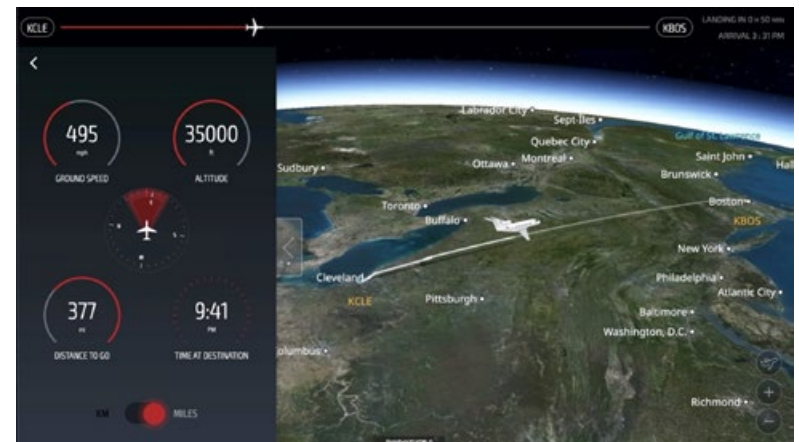

See the flight and the world in stunning 3D

Captivate your passengers with an immersive, game-like 3D interactive experience, and engaging and informative Point-Of-Interest (POI) content. From departure to destination, everyone on board can use Gogo Vision to follow the flight path and view a realistic and detailed aircraft rendering set against a full 3D Earth satellite imagery background.

- › Stunning 3D for your entire flight path

- › Take in the pilots view from the cockpit

- › Explore global Points-Of-Interest (POI)

- › Get real-time flight data

Stay up on the news while up in the clouds

News happens fast these days, but you don't have to worry about missing it. With Gogo Vision, you can access recent Bloomberg news video clips (subscription required) to keep you informed while you're on the go. Check out market updates, politics, opinions and sports—or even what's happening at home and in the rest of the world. News clips are updated each time the aircraft lands, so you'll have fresh content aboard when you take off.