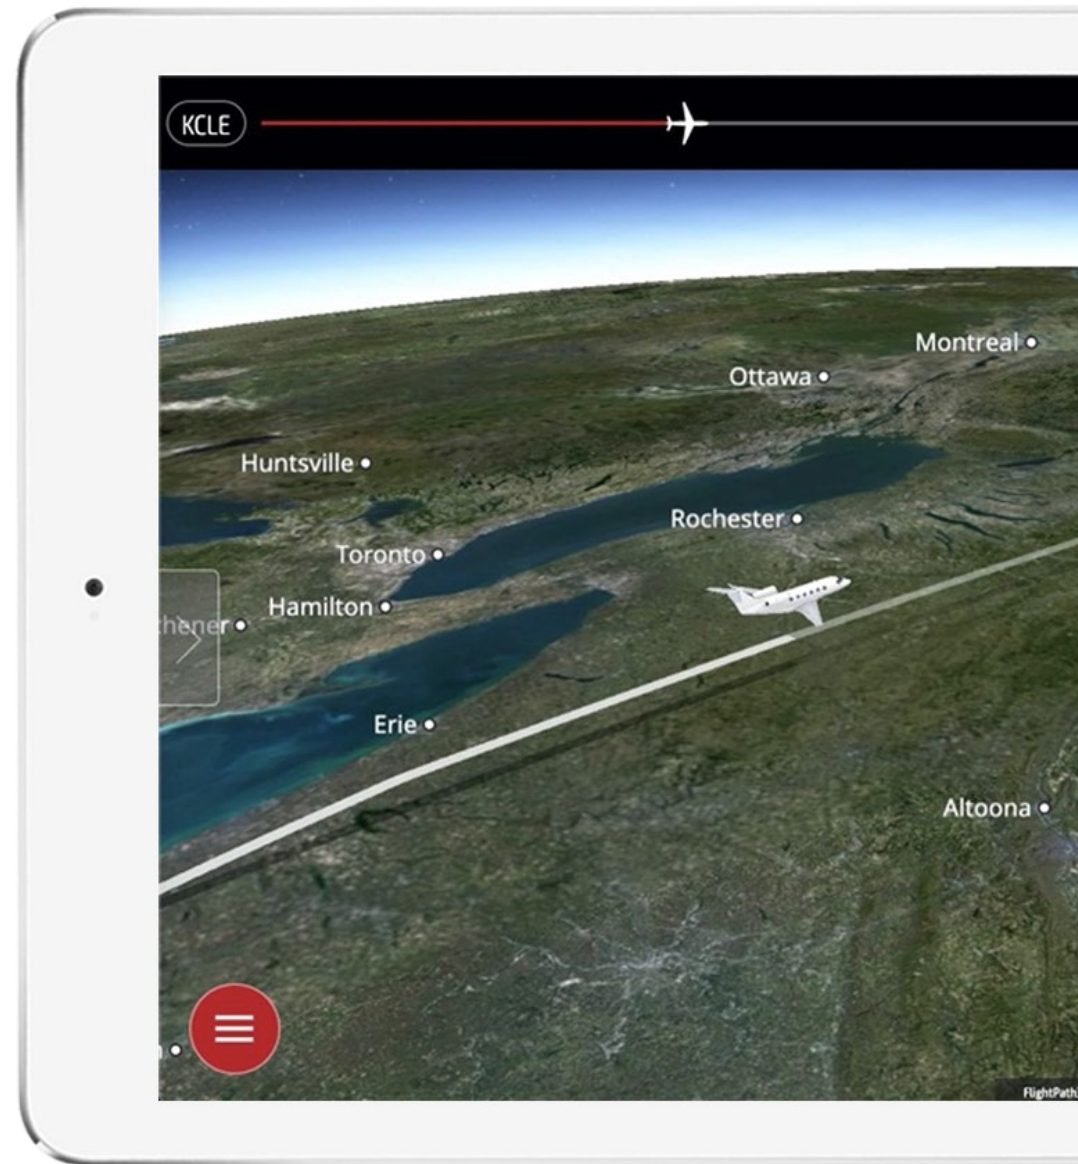

GOGO VISION

Instantly turn flight time into show time

Business travel doesn't have to be all business. Sometimes passengers just want a little downtime and fun time. With Gogo Vision, you can kick back to unlimited blockbuster movies and TV, immerse into a stunning 3D moving map, catch up on the news and even explore a library of e-magazines. All on-demand and available on your personal device.

Vision+ or Vision360 gives you access to AVANCE over-the-air (OTA) updates. Allowing you to automatically update your Gogo Vision content, push AVANCE configurations, and remotely update your AVANCE system software. It's an incredibly easy way to keep your inflight experience up to date so you can be productive, entertained, and connected.

See the flight and the world in stunning 3D

Captivate your passengers with an immersive, game-like 3D interactive experience, and engaging and informative Point-Of-Interest (POI) content. From departure to destination, everyone on board can use Gogo Vision to follow the flight path and view a realistic and detailed aircraft rendering set against a full 3D Earth satellite imagery background.

- › Stunning 3D for your entire flight path

- › Take in the pilots view from the cockpit

- › Explore global Points-Of-Interest (POI)

- › Get real-time flight data

Stay up on the news while up in the clouds