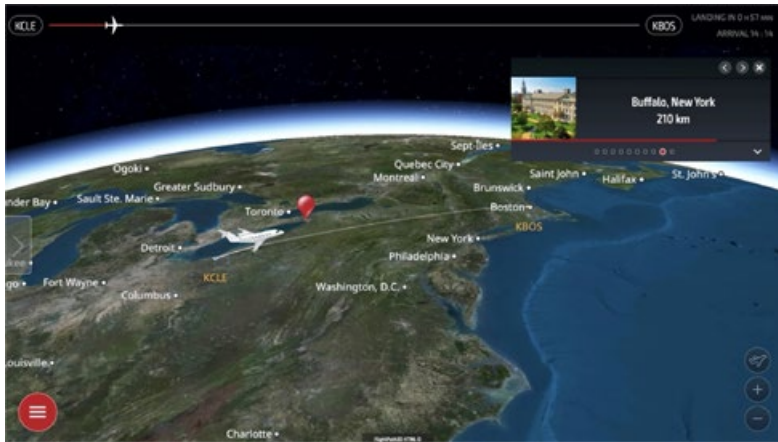

See the flight and the world in stunning 3D

Captivate your passengers with an immersive, game-like 3D interactive experience, and engaging and informative Point-Of-Interest (POI) content. From departure to destination, everyone on board can use Gogo Vision to follow the flight path and view a realistic and detailed aircraft rendering set against a full 3D Earth satellite imagery background.

- › Stunning 3D for your entire flight path

- › Take in the pilots view from the cockpit

- › Explore global Points-Of-Interest (POI)

- › Get real-time flight data

Stay up on the news while up in the clouds